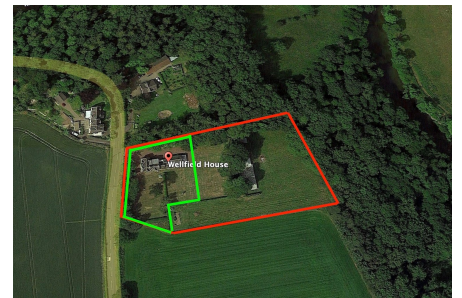

## Wellfield House Cottage, Acklington

Fixed Price £200,000

🛏 2 🚿 1 🛋 2

Guyzance, Northumberland - **SOLD THROUGH OUR OFF-MARKET TEAM IN 1 WEEK!**

We have a large database of buyers looking for properties in all areas, so if you're thinking of selling your property, let us be your Estate Agents. It could be the difference between a quick sale at a great price and a property that lingers on the market.